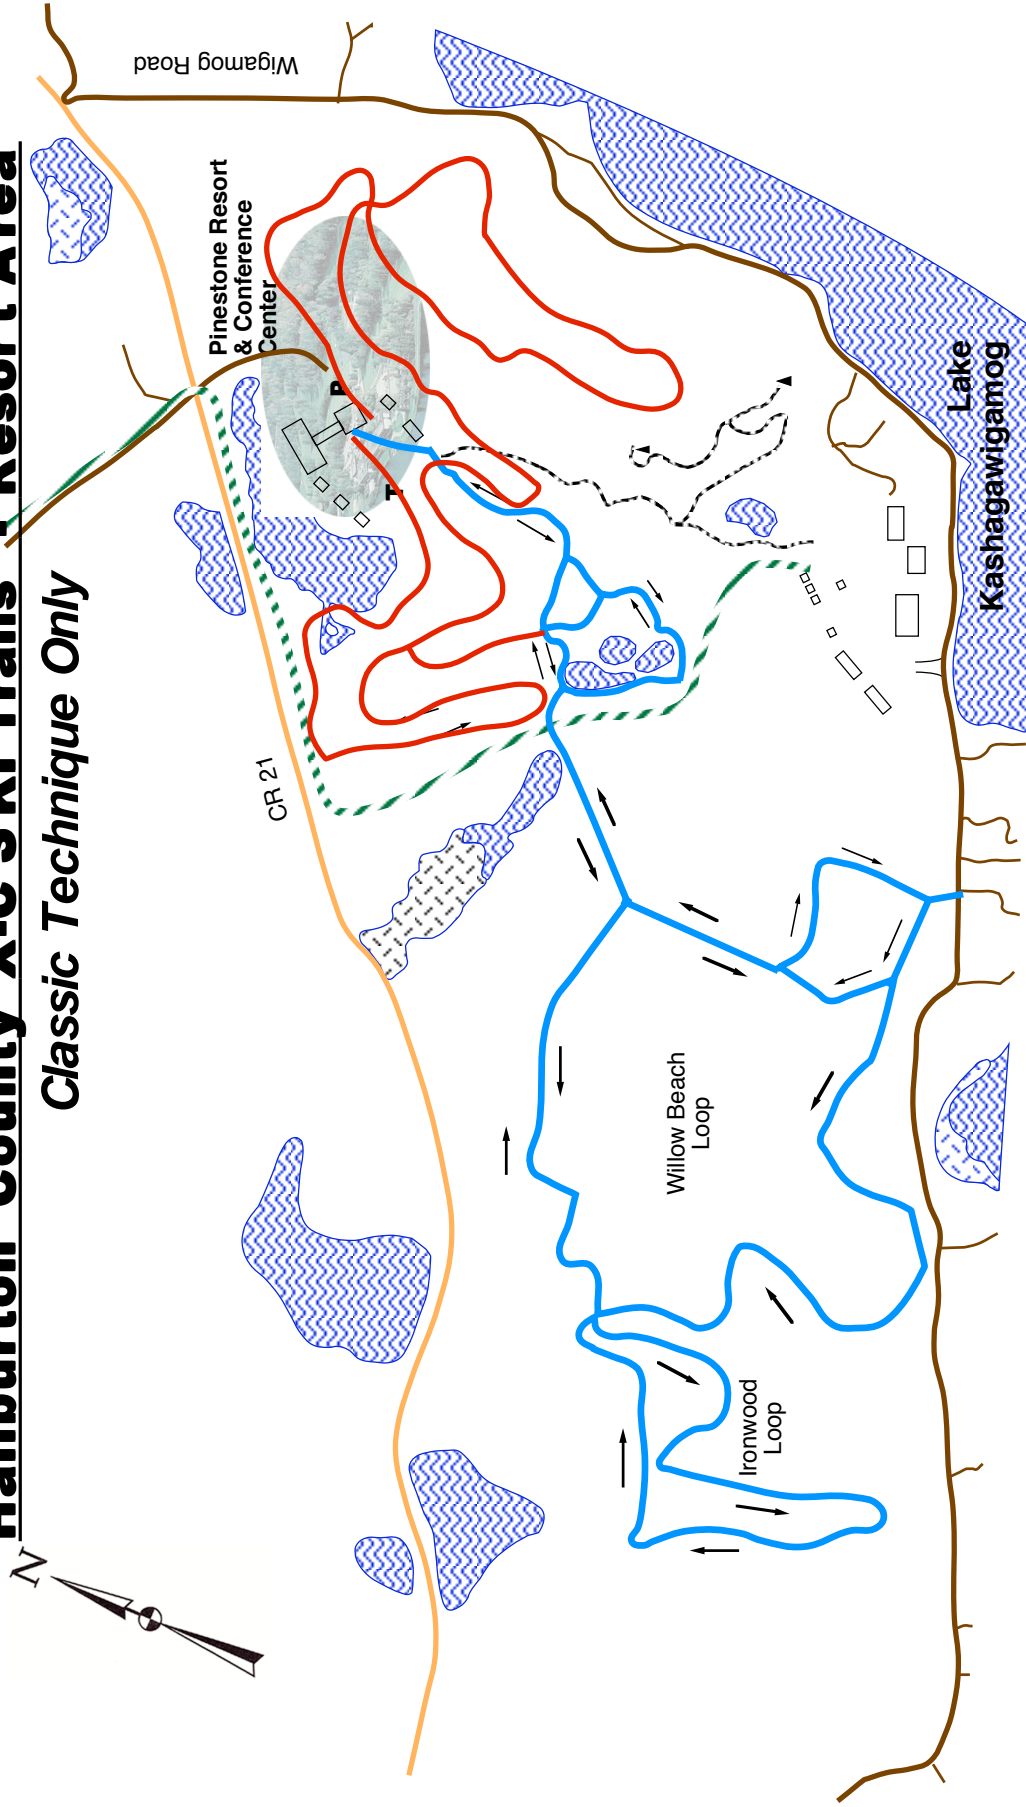

Haliburton County X-C Ski Trails - Resort Area

Classic Technique Only

300 0 300 600 Meters

A valid Trail Pass or Self-Registration Card in your party is required.

Cooperatively managed by Haliburton Highlands Nordic Trail Association and Haliburton Highlands Cross-Country Ski Club.

<p>Roads</p> <ul style="list-style-type: none"> Provincial County Municipal <p>P Parking</p>	<p>Wetlands</p> <p>Water</p> <p>Summits</p>	<p>Snowmobile</p> <p>Snowshoe</p> <p>Toboggan</p>	<p>18 Hole Golf Course Trail</p> <p>Gently Rolling Terrain</p> <p>Closed Trails</p>
---	---	---	---