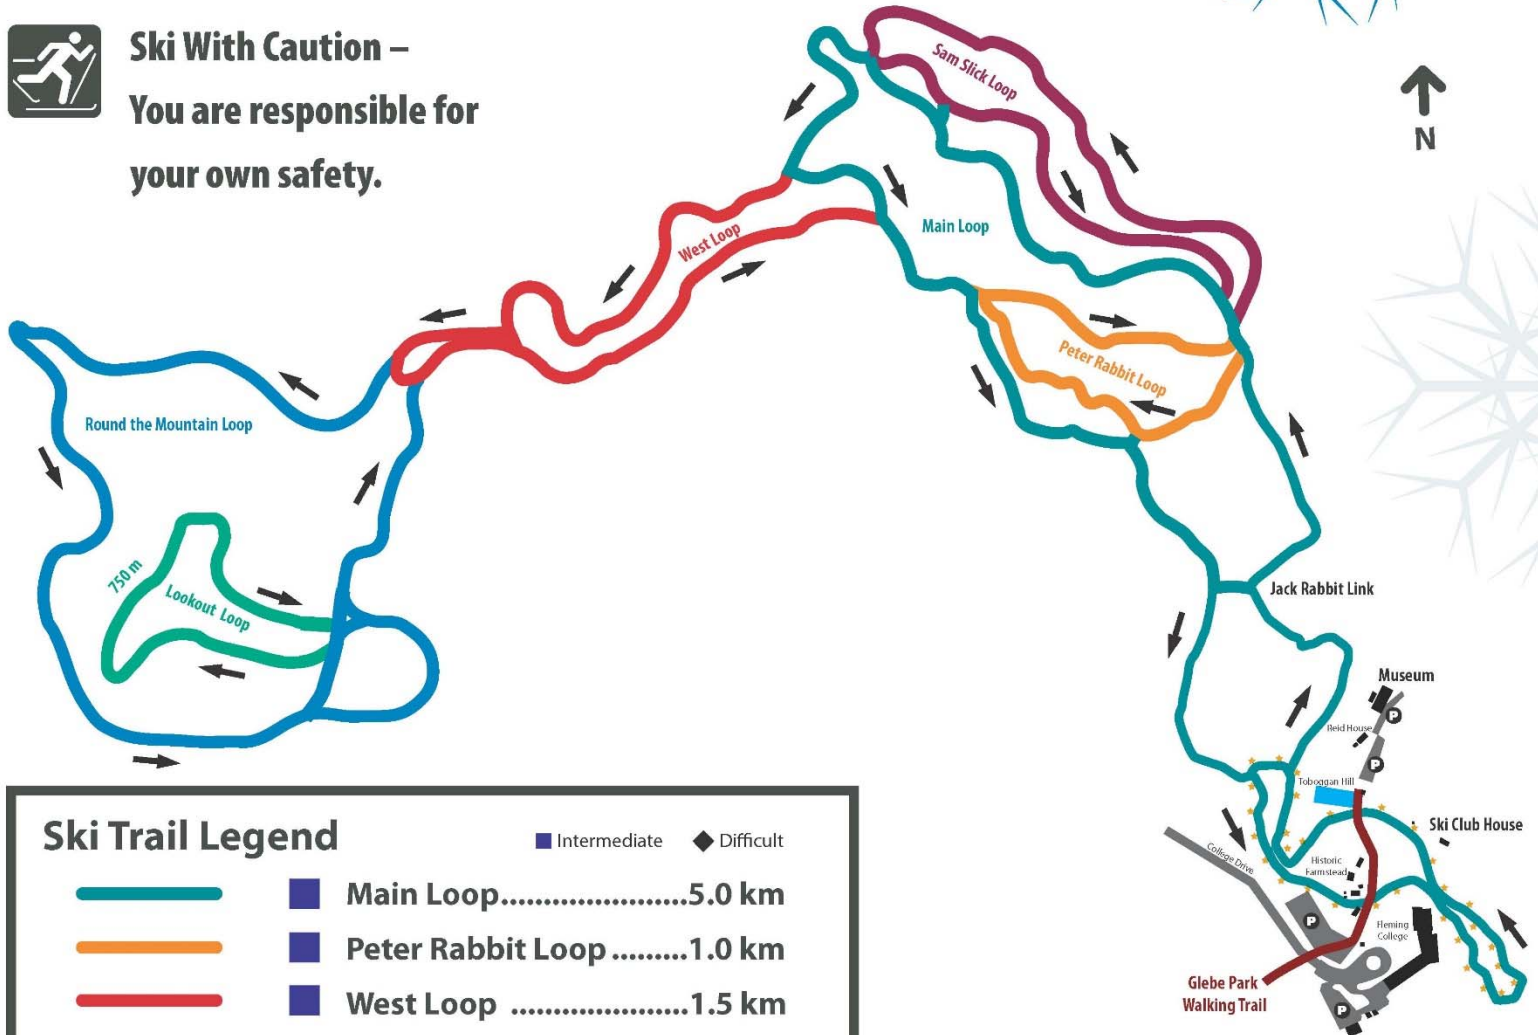

Glebe Park Ski Trails

**Ski With Caution –
You are responsible for
your own safety.**

Ski Trail Legend	
	Intermediate
	Difficult
	Main Loop.....5.0 km
	Peter Rabbit Loop .....1.0 km
	West Loop .....1.5 km
	Round the Mountain.....3.0 km
	Sam Slick Loop .....2.0 km
	Lookout Loop .....0.75 km
	Night Skiing Lit Loop ....1.5 km

**In Case of Emergency
Call 911**

Give dispatcher the address for the College Parking lot
297 College Drive, Haliburton
and your location on the trail.

Ski Trails managed by
the Haliburton Highlands
Nordic Trail Association
www.skihaliburton.com

Municipality of Dysart et al • 705-457-1740 • www.dysartet.al.ca