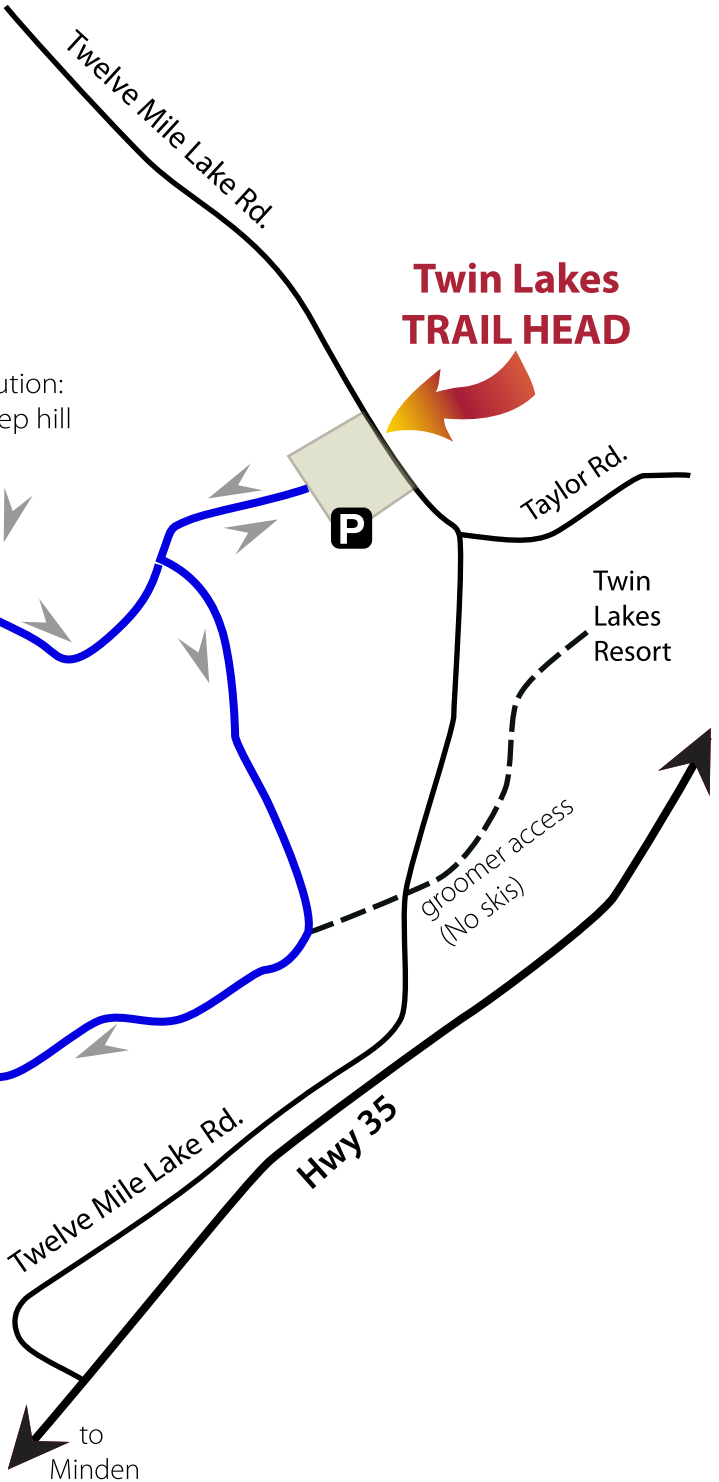

Legend:		Outside Loop - 5 km		Public Parking Area
		Inside Loop - 2 km		Ski Trail Directional Arrow
		Middle Loop - 3 km		Roads
		Crosscut Trails		YOU ARE HERE
		Groomer access only (No skiing)		

Caution:
steep hill

CAUTION:
Outer loop still under
construction. Rough trail.