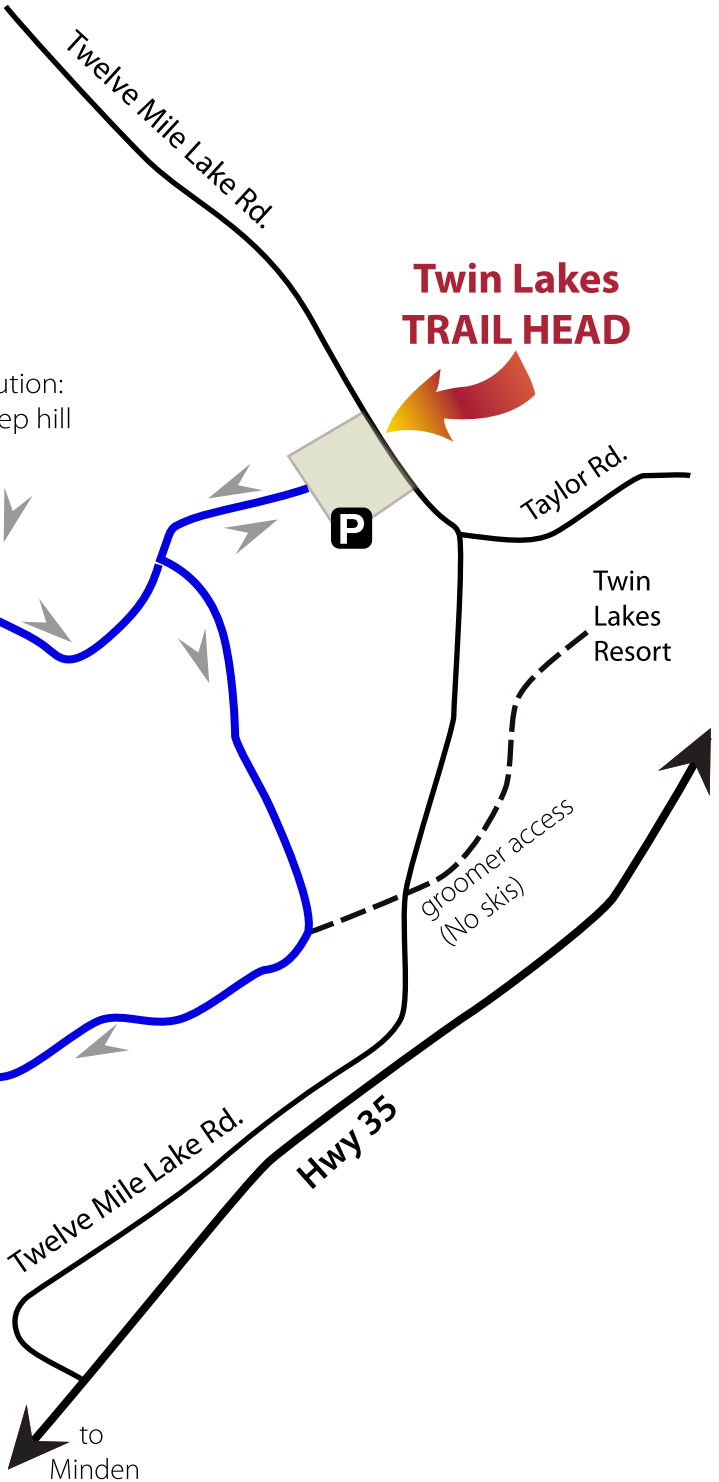

Legend:

- Outside Loop - 5 km
- Inside Loop - 2 km
- Middle Loop - 3 km
- Crosscut Trails
- - - Groomer access only (No skiing)
- P Public Parking Area
- Ski Trail Directional Arrow
- Roads
- ★ YOU ARE HERE

Caution:
steep hill

CAUTION:
Outer loop still under
construction. Rough trail.